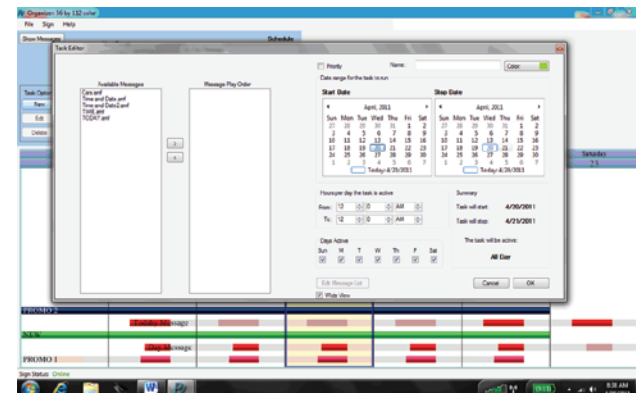

Manage the duration and time of your messages